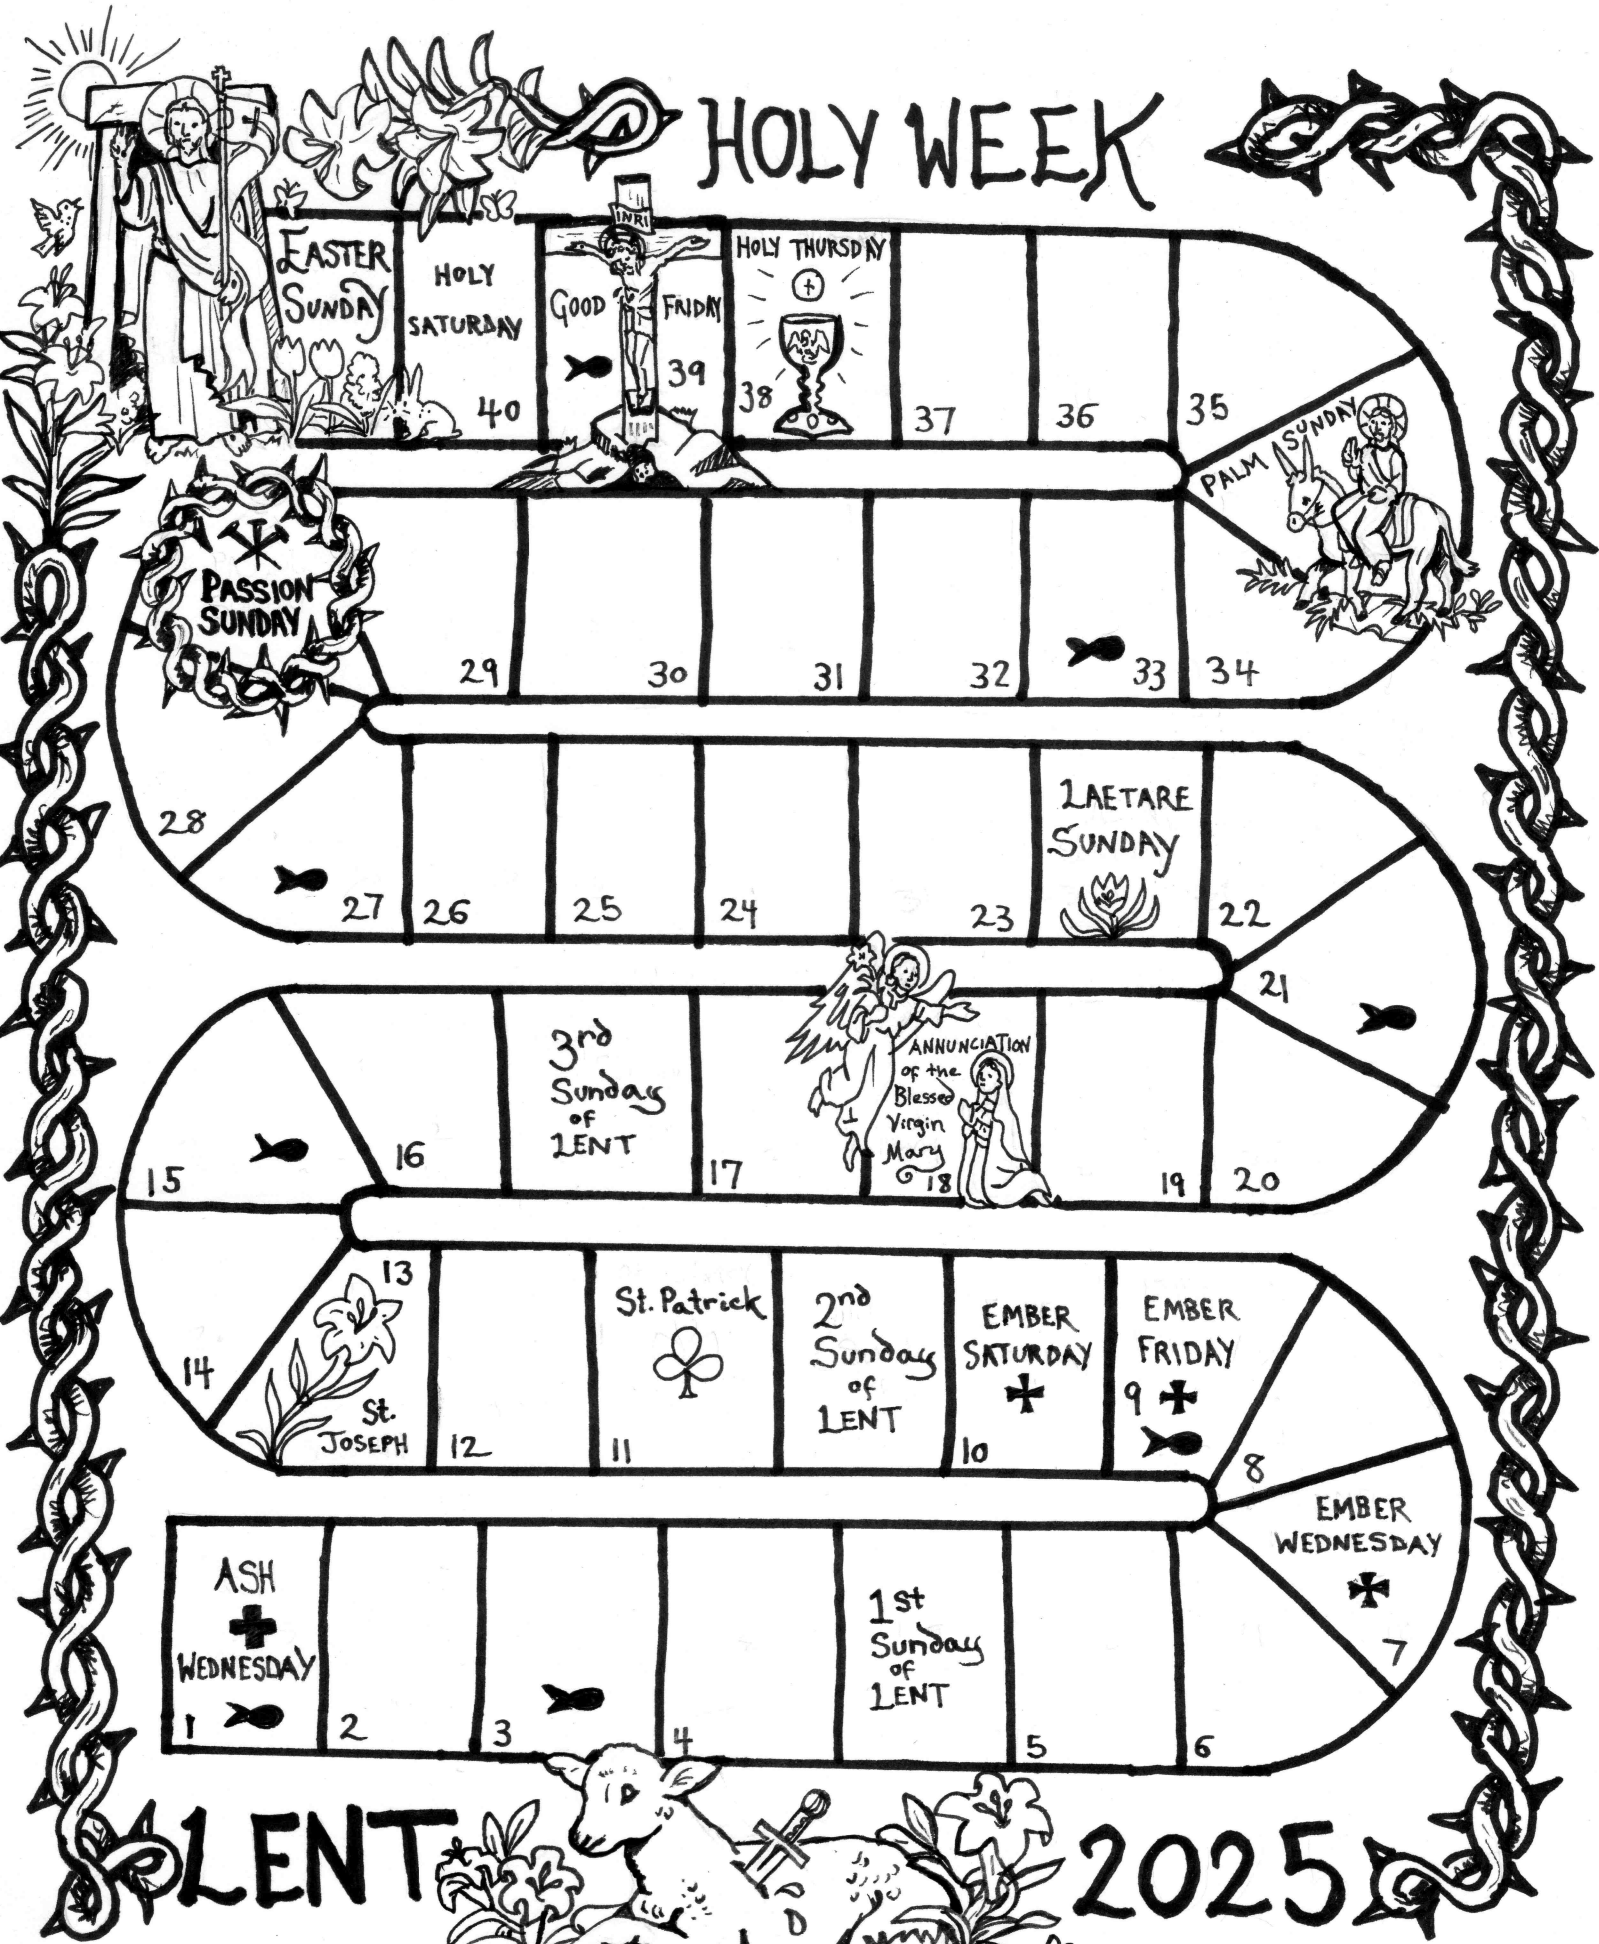

# HOLY WEEK

		<b>EASTER SUNDAY</b> 40	<b>HOLY SATURDAY</b> 39	<b>GOOD FRIDAY</b> 38	<b>HOLY THURSDAY</b> 37	36	35	
<b>PASSION SUNDAY</b> 29	30	31	32	33	34			
28	27	26	25	24	23	<b>LAETARE SUNDAY</b> 	22	21
15	16	<b>3rd Sunday of LENT</b>	17		18	19	20	
14	<b>St. Joseph</b> 	12	<b>St. Patrick</b> 	<b>2nd Sunday of LENT</b>	<b>EMBER SATURDAY</b> 	<b>EMBER FRIDAY</b> 9 	8	<b>EMBER WEDNESDAY</b> 
<b>ASH WEDNESDAY</b> 	2	3	4	<b>1st Sunday of LENT</b>	5	6	7	

**LENT 2025**